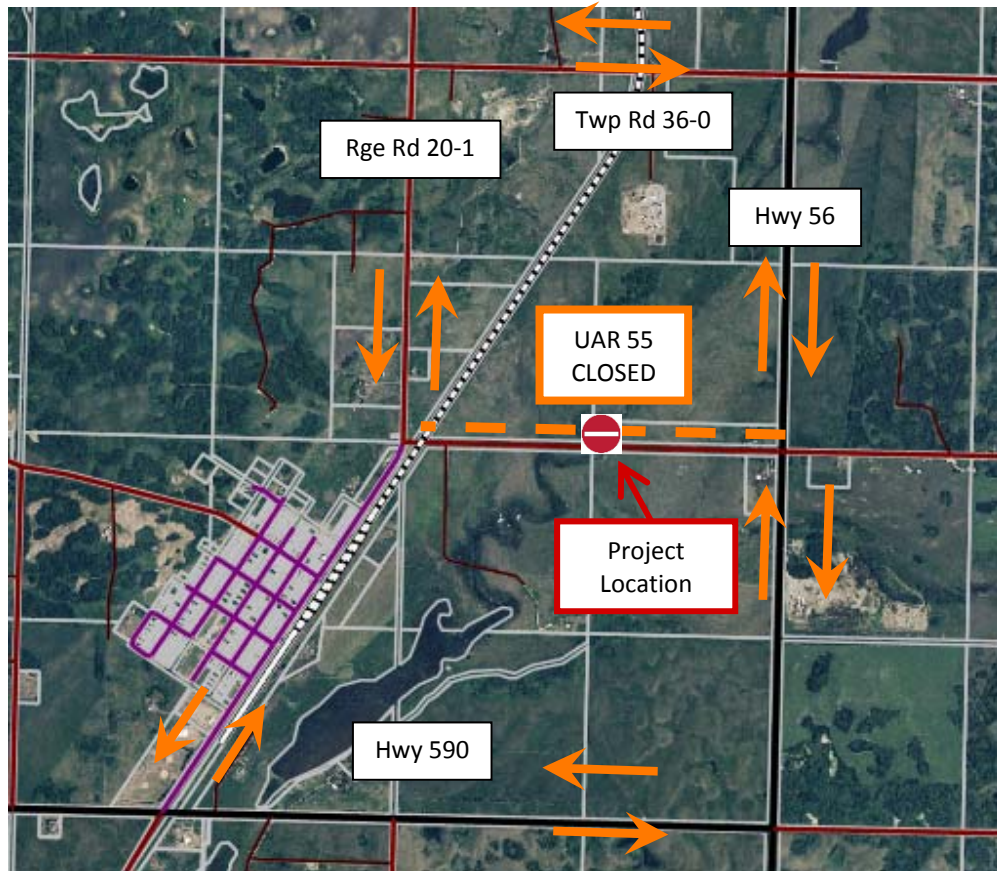

This is to advise of the closure of Urban Approach Road 55 between Hwy 56 and Range Road 20-1 which will affect access to and from the Village of Big Valley. The road is anticipated to be closed from August 21 to September 18 to allow for the replacement of the bridge. Traffic is advised to use the detour routes as shown in the figure below.