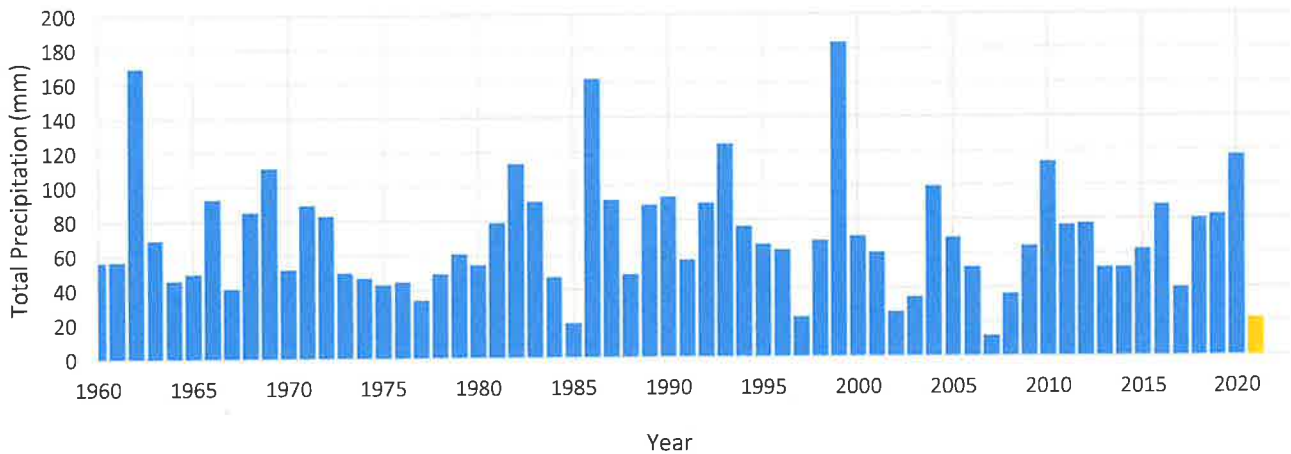

Southeast Historical Weather Data (Township 35-16)

Average July Plant Available Soil Moisture

Aridity Index (Rain/Potential Evaporation)

Total July Precipitation

Central Historical Weather Data (Township 38-18)

Aridity Index (Rain/Potential Evaporation)

Total July Precipitation

365-Day Precipitation Accumulations Relative to Long Term Normal

August 03, 2020 to
August 02, 2021

Condition	Frequency
 driest	< once in 50-years
 extremely low	once in 25 to 50 years
 very low	once in 12 to 25 years
 low	once in 6 to 12 years
 moderately low	once in 3 to 6 years
 near normal	once in 3 years
 moderately high	once in 3 to 6 years
 high	once in 6 to 12 years
 very high	once in 12 to 25 years
 extremely high	once in 25 to 50 years
 wettest	< once in 50-years
 no data	