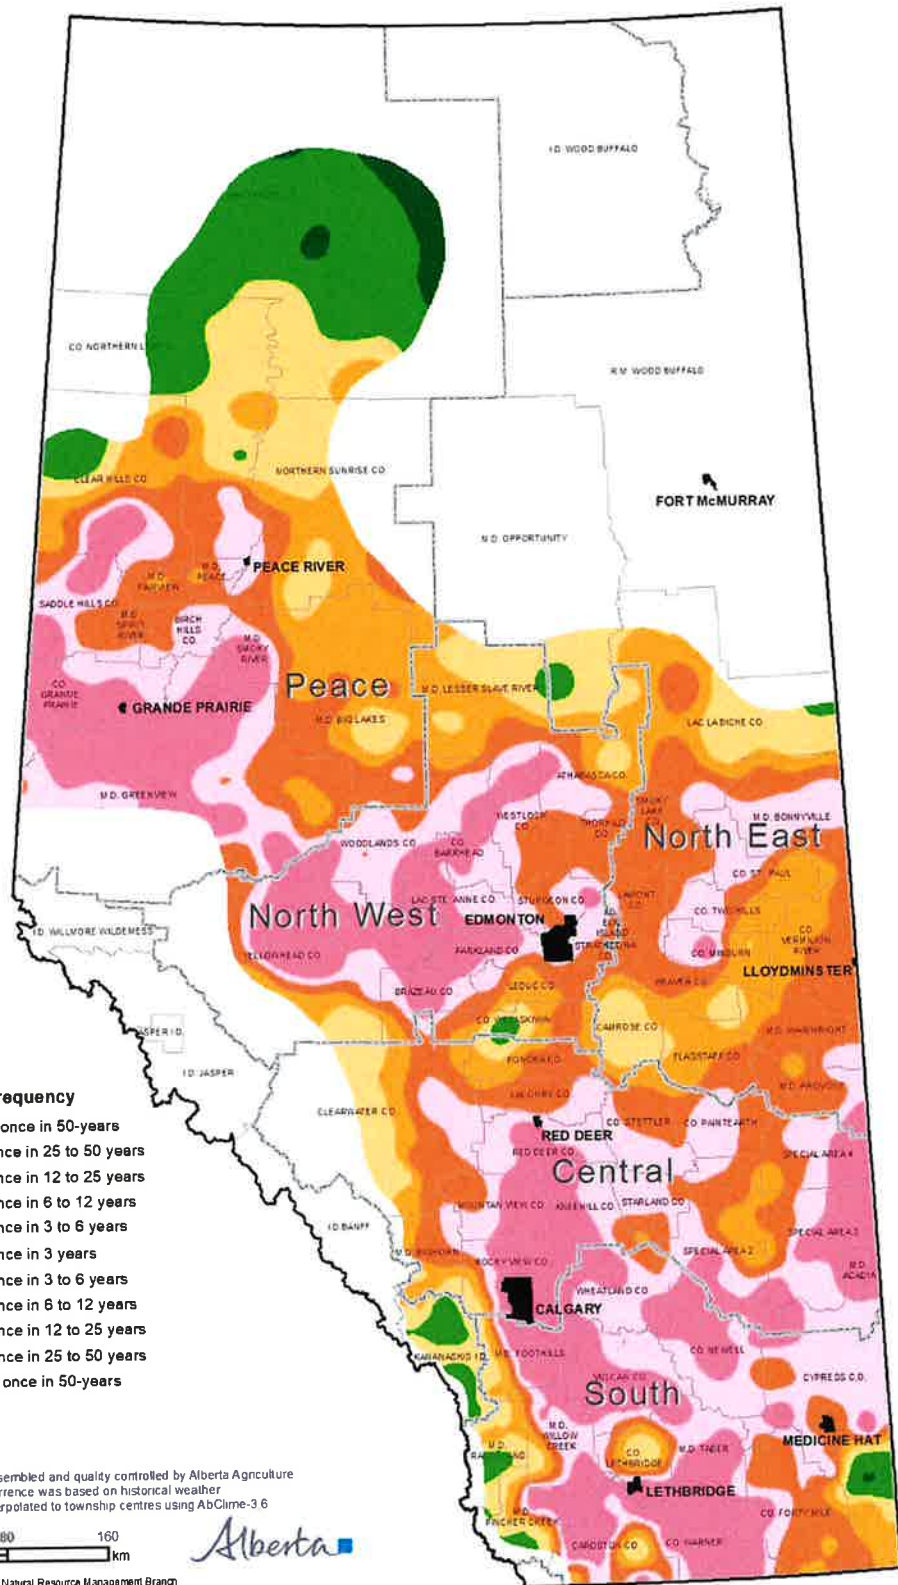

365-Day Precipitation Accumulations Relative to Long Term Normal

August 03, 2020 to
August 02, 2021

Condition	Frequency
driest	< once in 50-years
extremely low	once in 25 to 50 years
very low	once in 12 to 25 years
low	once in 6 to 12 years
moderately low	once in 3 to 6 years
near normal	once in 3 years
moderately high	once in 3 to 6 years
high	once in 6 to 12 years
very high	once in 12 to 25 years
extremely high	once in 25 to 50 years
wettest	< once in 50-years
no data	

Completed by Alberta Agriculture and Forestry, Natural Resource Management Branch
Created on August 03, 2021

Visit weatherdata.ca for additional maps and meteorological data