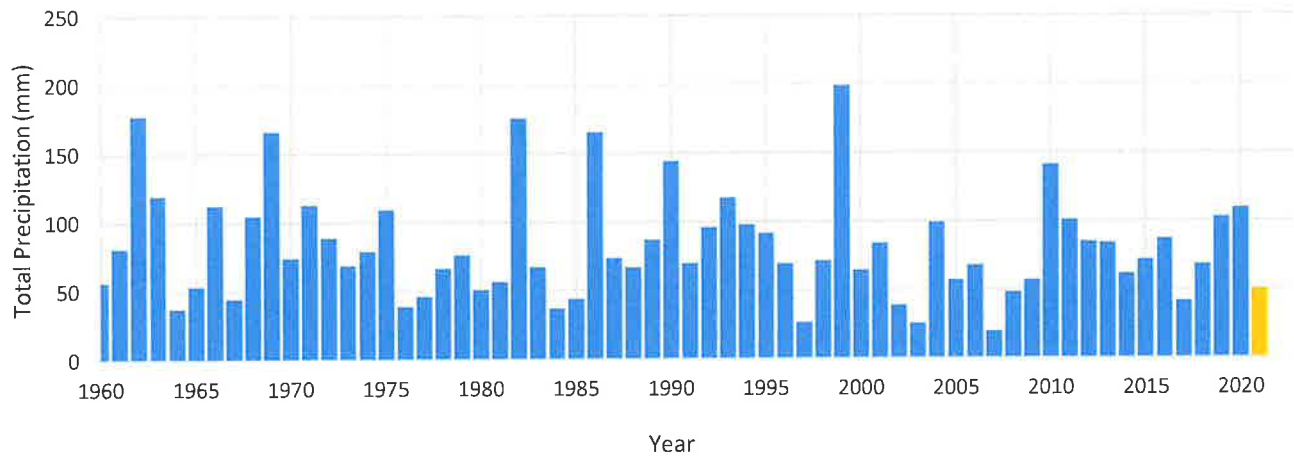

Average July Plant Available Soil Moisture

Aridity Index (Rain/Potential Evaporation)

Total July Precipitation

Northwest Historical Weather Data (Township 40-19)

Average July Plant Available Soil Moisture

Aridity Index (Rain/Potential Evaporation)

Total July Precipitation

365-Day Precipitation Accumulations Relative to Long Term Normal

August 03, 2020 to
August 02, 2021

Condition	Frequency
 driest	< once in 50-years
 extremely low	once in 25 to 50 years
 very low	once in 12 to 25 years
 low	once in 6 to 12 years
 moderately low	once in 3 to 6 years
 near normal	once in 3 years
 moderately high	once in 3 to 6 years
 high	once in 6 to 12 years
 very high	once in 12 to 25 years
 extremely high	once in 25 to 50 years
 wettest	< once in 50-years
 no data	