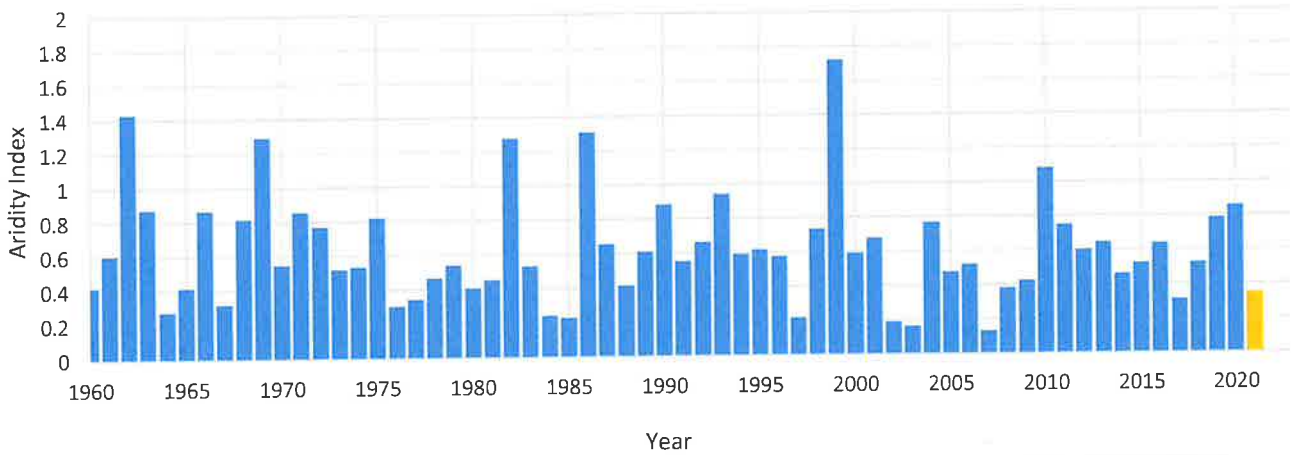

Aridity Index (Rain/Potential Evaporation)