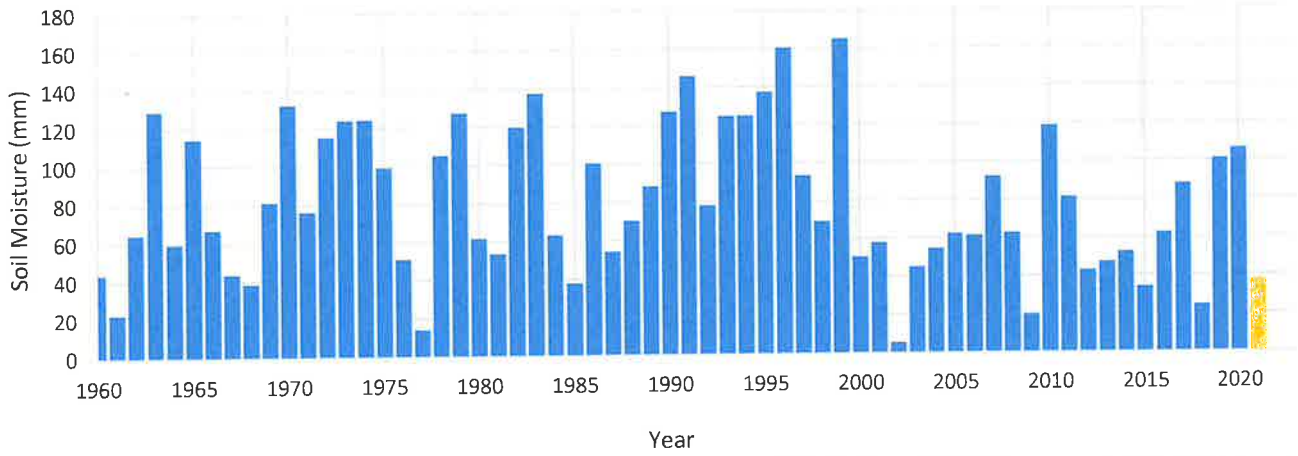

Central Historical Weather Data (Township 38-18)

Average July Plant Available Soil Moisture