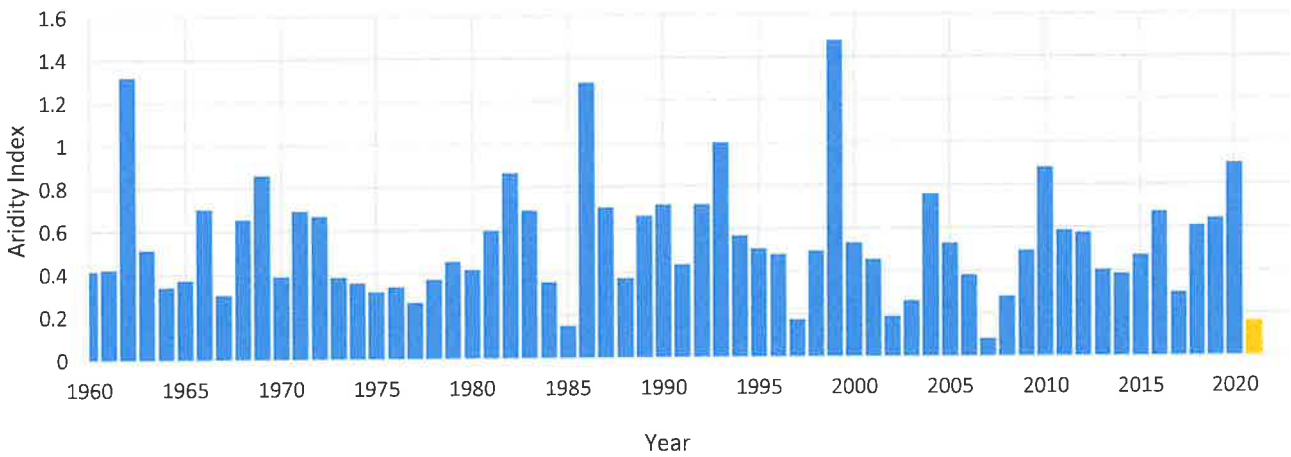

Southeast Historical Weather Data (Township 35-16)

Average July Plant Available Soil Moisture

Aridity Index (Rain/Potential Evaporation)

Total July Precipitation

Central Historical Weather Data (Township 38-18)

Aridity Index (Rain/Potential Evaporation)

Total July Precipitation

365-Day Precipitation Accumulations Relative to Long Term Normal

August 03, 2020 to
August 02, 2021

Condition	Frequency
 driest	< once in 50-years
 extremely low	once in 25 to 50 years
 very low	once in 12 to 25 years
 low	once in 6 to 12 years
 moderately low	once in 3 to 6 years
 near normal	once in 3 years
 moderately high	once in 3 to 6 years
 high	once in 6 to 12 years
 very high	once in 12 to 25 years
 extremely high	once in 25 to 50 years
 wettest	< once in 50-years
 no data	