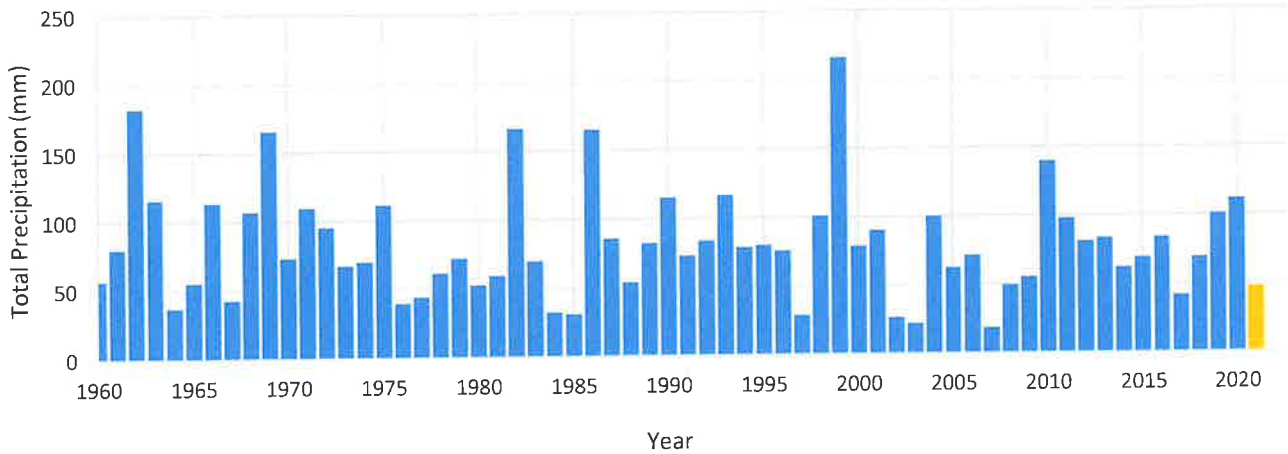

Total July Precipitation