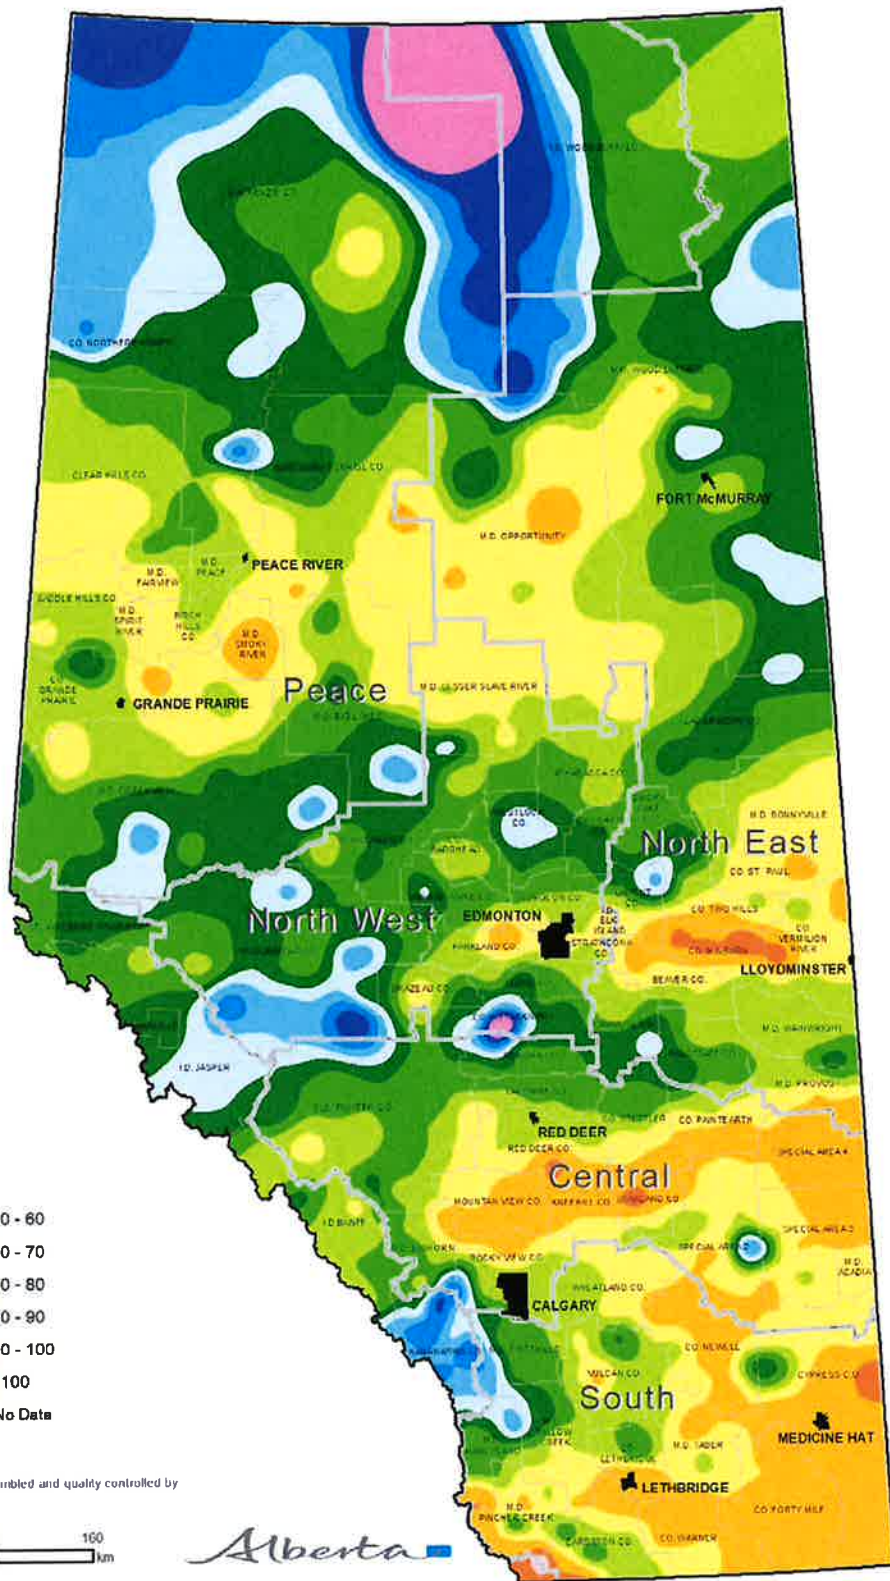

Aridity Index (Rain/Potential Evaporation)

Total July Precipitation

365-Day Precipitation Accumulations Relative to Long Term Normal

August 03, 2020 to
August 02, 2021

Condition	Frequency
 driest	< once in 50-years
 extremely low	once in 25 to 50 years
 very low	once in 12 to 25 years
 low	once in 6 to 12 years
 moderately low	once in 3 to 6 years
 near normal	once in 3 years
 moderately high	once in 3 to 6 years
 high	once in 6 to 12 years
 very high	once in 12 to 25 years
 extremely high	once in 25 to 50 years
 wettest	< once in 50-years
 no data	

Near-real-time weather data was assembled and quality controlled by Alberta Agriculture and Forestry. The frequency of occurrence was based on historical weather data from the 1961-2020 period, interpolated to township centres using AbClim-3.6

Precipitation Received During the Past 30-days

July 04, 2021 to August 02, 2021

Precipitation (mm)

Near-real-time weather data was assembled and quality controlled by Alberta Agriculture and Forestry

Compiled by Alberta Agriculture and Forestry, Natural Resource Management Branch
Created on August 03, 2021

Alberta

Visit weatherdata.ca for additional maps and meteorological data

Visit weatherdata.ca for additional maps and meteorological data