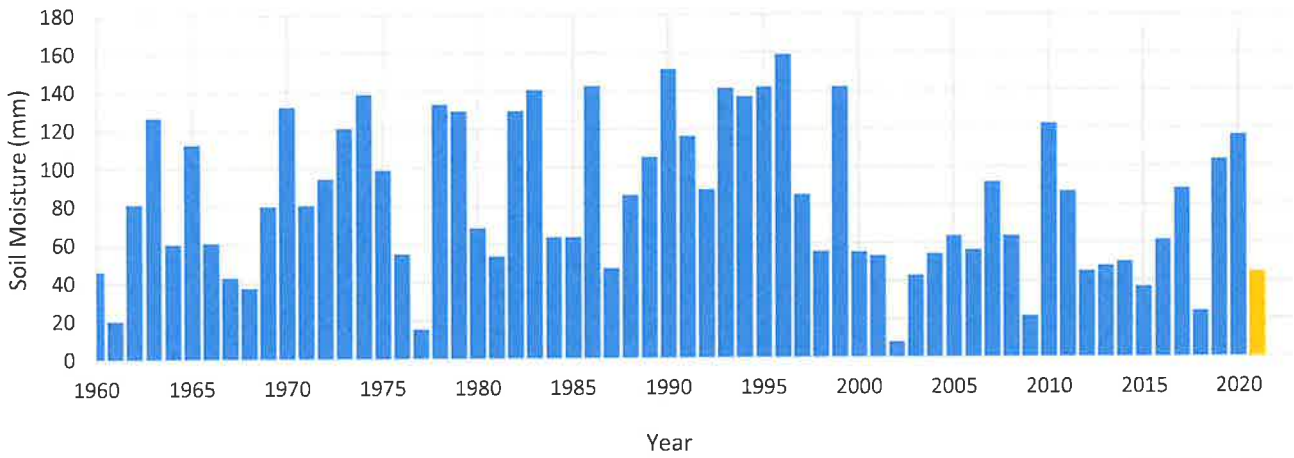

Average July Plant Available Soil Moisture

Aridity Index (Rain/Potential Evaporation)

Total July Precipitation

Northwest Historical Weather Data (Township 40-19)

Average July Plant Available Soil Moisture

Aridity Index (Rain/Potential Evaporation)

Total July Precipitation

365-Day Precipitation Accumulations Relative to Long Term Normal

August 03, 2020 to
August 02, 2021

Condition	Frequency
 driest	< once in 50-years
 extremely low	once in 25 to 50 years
 very low	once in 12 to 25 years
 low	once in 6 to 12 years
 moderately low	once in 3 to 6 years
 near normal	once in 3 years
 moderately high	once in 3 to 6 years
 high	once in 6 to 12 years
 very high	once in 12 to 25 years
 extremely high	once in 25 to 50 years
 wettest	< once in 50-years
 no data	