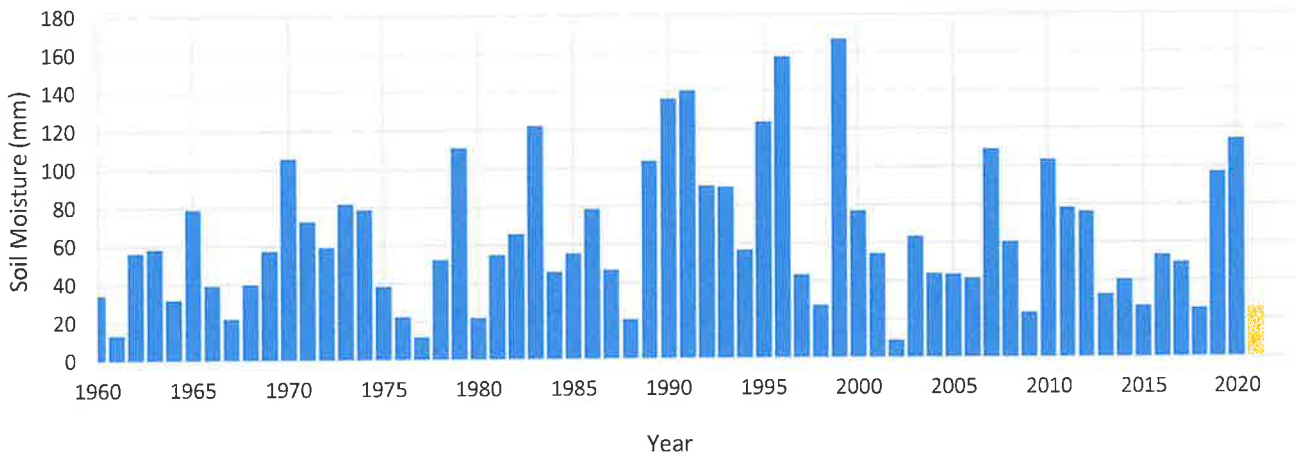

Southeast Historical Weather Data (Township 35-16)

Average July Plant Available Soil Moisture

Aridity Index (Rain/Potential Evaporation)

Total July Precipitation

Central Historical Weather Data (Township 38-18)

Aridity Index (Rain/Potential Evaporation)

Total July Precipitation

365-Day Precipitation Accumulations Relative to Long Term Normal

August 03, 2020 to
August 02, 2021

Condition	Frequency
 driest	< once in 50-years
 extremely low	once in 25 to 50 years
 very low	once in 12 to 25 years
 low	once in 6 to 12 years
 moderately low	once in 3 to 6 years
 near normal	once in 3 years
 moderately high	once in 3 to 6 years
 high	once in 6 to 12 years
 very high	once in 12 to 25 years
 extremely high	once in 25 to 50 years
 wettest	< once in 50-years
 no data	