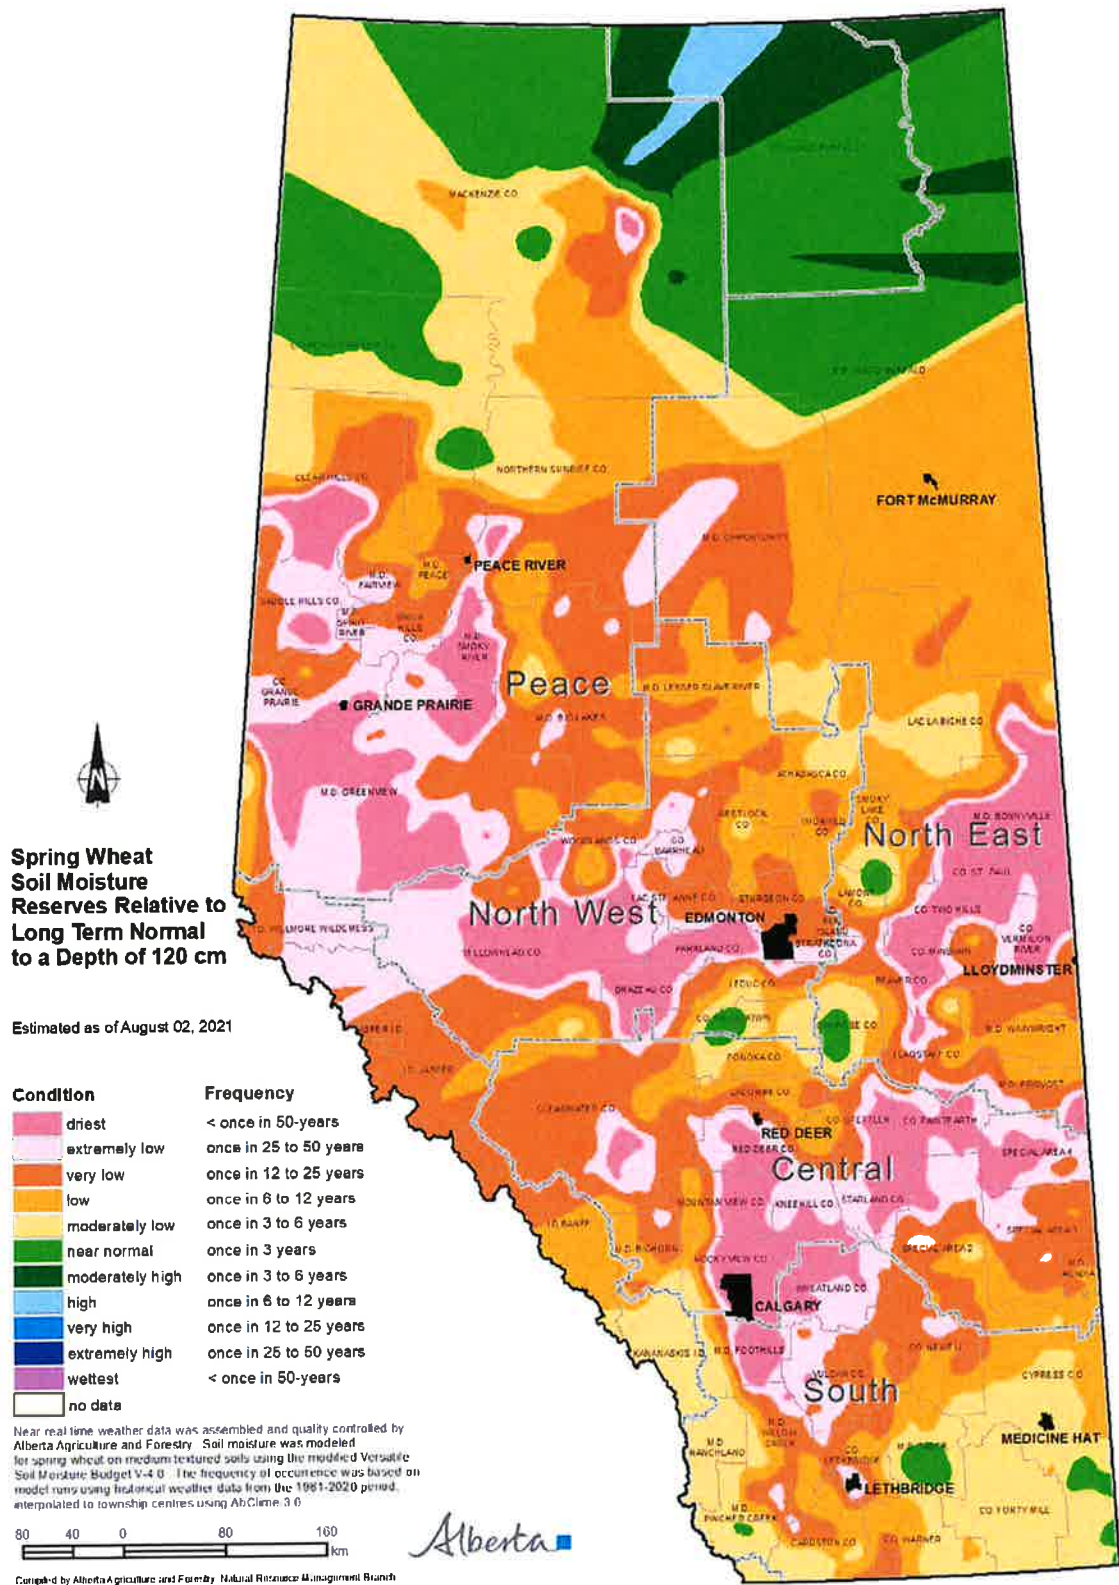

Visit weatherdata.ca for additional maps and meteorological data