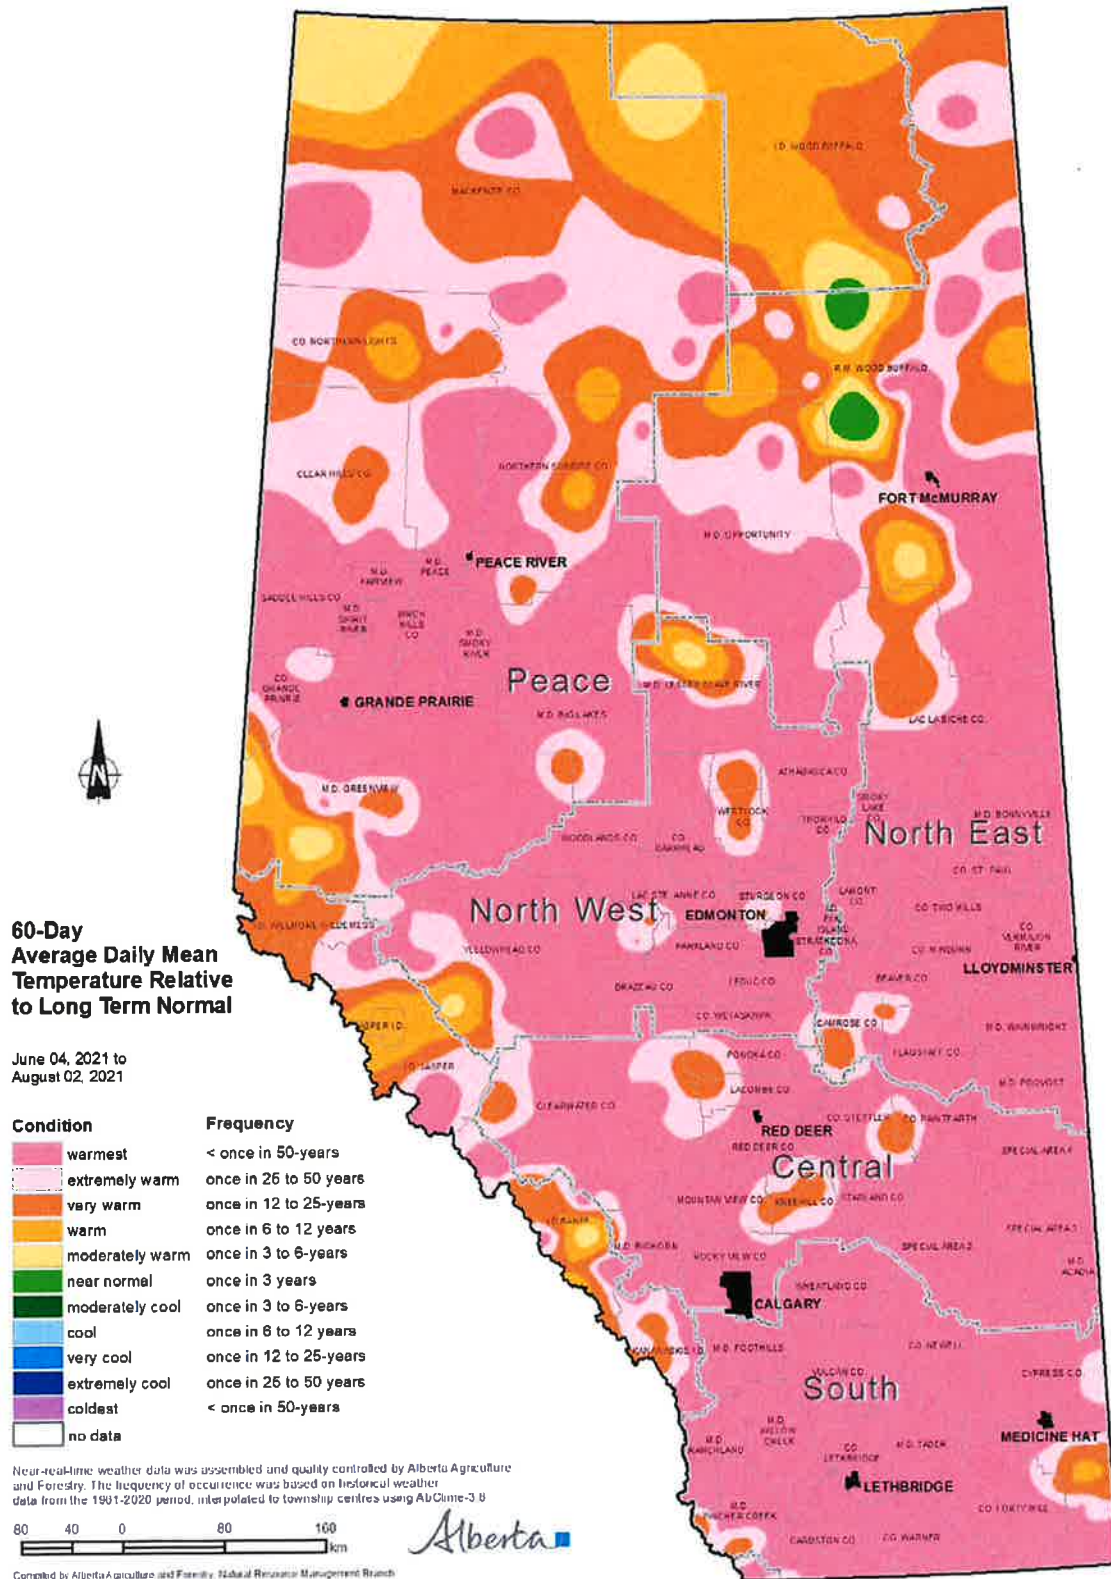

Near-real-time weather data was assembled and quality controlled by Alberta Agriculture and Forestry. The frequency of occurrence was based on historical weather data from the 1961-2020 period, interpolated to township centres using AbClim-3.6

Completed by Alberta Agriculture and Forestry, Natural Resource Management Branch
Created on August 03, 2021

Visit weatherdata.ca for additional maps and meteorological data

Visit weatherdata.ca for additional maps and meteorological data

Precipitation Received During the Past 30-days

July 04, 2021 to August 02, 2021

Precipitation (mm)

Near-real-time weather data was assembled and quality controlled by Alberta Agriculture and Forestry

Compiled by Alberta Agriculture and Forestry, Natural Resource Management Branch
Created on August 03, 2021

Alberta

Visit weatherdata.ca for additional maps and meteorological data

Visit weatherdata.ca for additional maps and meteorological data