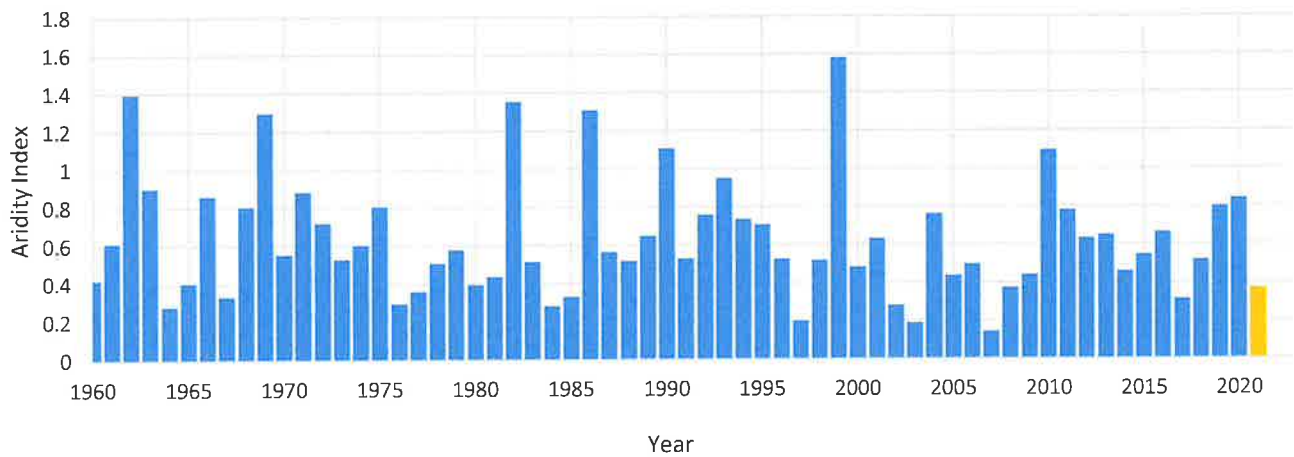

Average July Plant Available Soil Moisture

Aridity Index (Rain/Potential Evaporation)

Total July Precipitation

Northwest Historical Weather Data (Township 40-19)

Average July Plant Available Soil Moisture

Aridity Index (Rain/Potential Evaporation)

Total July Precipitation

365-Day Precipitation Accumulations Relative to Long Term Normal

August 03, 2020 to
August 02, 2021

Condition	Frequency
 driest	< once in 50-years
 extremely low	once in 25 to 50 years
 very low	once in 12 to 25 years
 low	once in 6 to 12 years
 moderately low	once in 3 to 6 years
 near normal	once in 3 years
 moderately high	once in 3 to 6 years
 high	once in 6 to 12 years
 very high	once in 12 to 25 years
 extremely high	once in 25 to 50 years
 wettest	< once in 50-years
 no data	